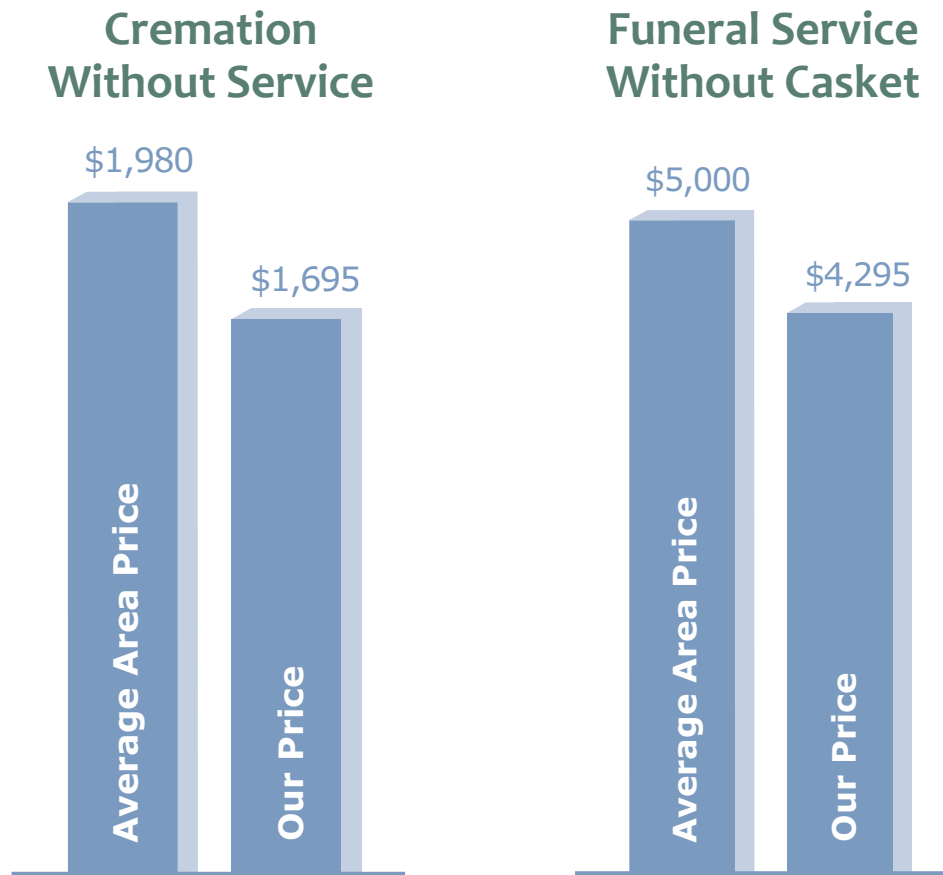

Compare Prices

Dove Cremations & Funerals

Southwest Topeka

3700 SW Wanamaker Rd.
Topeka, KS 66610
785-272-9797

Southeast Topeka

2843 SE Minnesota Ave.
Topeka, KS 66605
785-266-6700

www.DoveTopeka.com

Results based on February 2019 surveys of General Price Lists provided by the following area funeral homes: Kevin Brennan Family Funeral Home; Brennan-Mathena Funeral Home; Davidson Funeral Home; Peaceful Rest Funeral Chapel; Bowser-Johnson Funeral Chapel; and Penwell-Gabel Cremations, Funerals and Receptions. Survey included a comparison of prices related to the following services: Funeral Service Without Casket: transfer of remains to funeral home, embalming, normal cosmetic work to prepare the deceased for viewing; basic services of funeral director and staff, and overhead; use of facilities and staff for viewing; use of facilities and staff for funeral ceremony; hearse; utility vehicle; and a committal service following the ceremony. Cremation Without Service: transfer of remains to funeral home; refrigeration/custodial care; basic services of funeral director and staff, and overhead; cremation of remains, and utility vehicle. Prices do not include limousine(s), casket, alternative container, outer burial container, memorial package, or cash advance items. Providers may change their prices without notice.